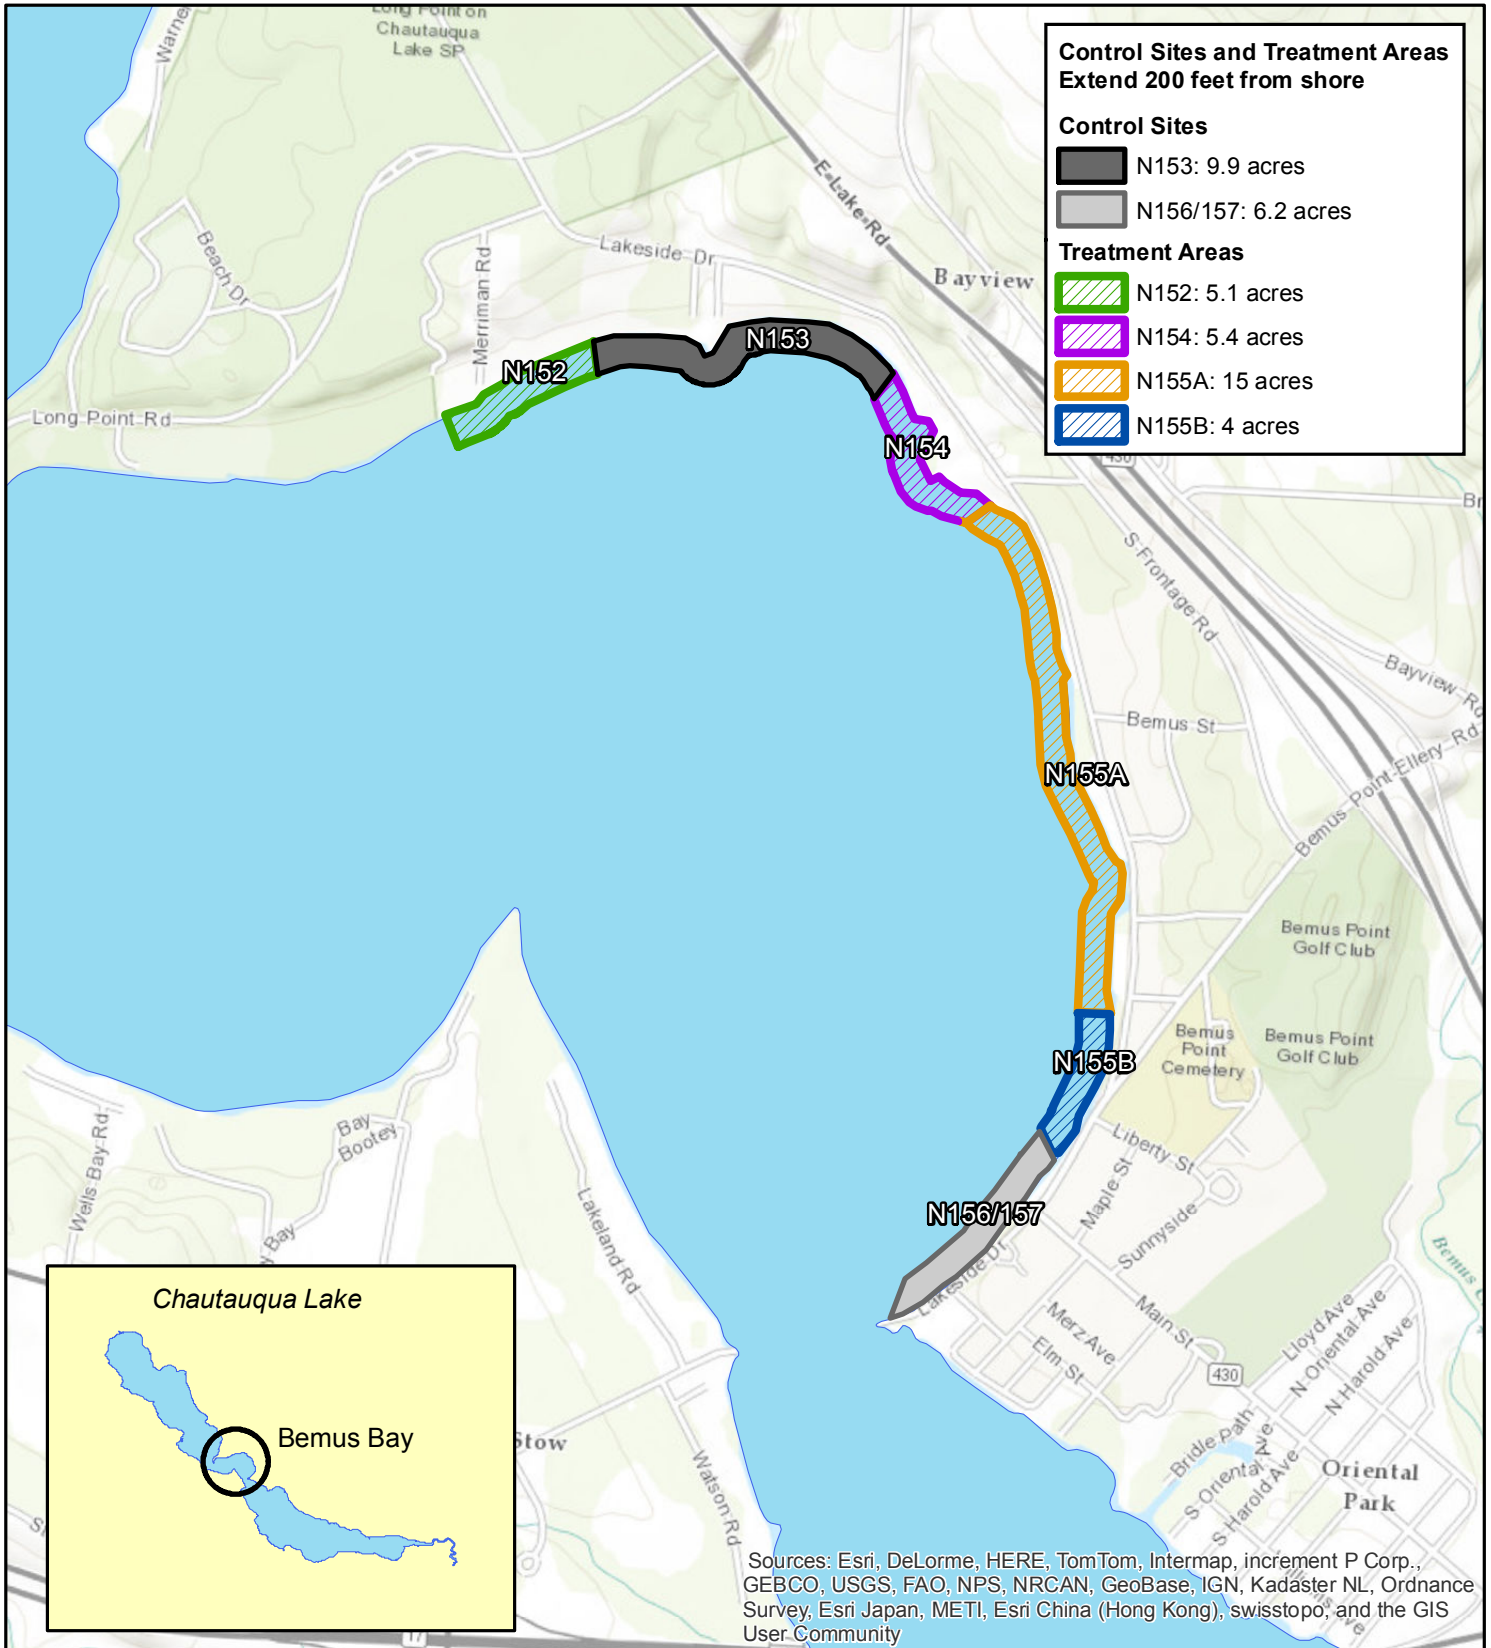

**FIGURE 5:  
CONTROL SITES**

**BEMUS BAY**  
Chautauqua Lake  
[Chautauqua County]  
42.169°, -79.397°

**BEMUS BAY, CHAUTAUQUA LAKE**

0 0.125 0.25 Miles

1:15,009

Map Date: 6/19/2017  
File: BemusBay\_Control\_TreatArea\_2017Fig5  
Prepared by: KM  
Office: Hackettstown, NJ