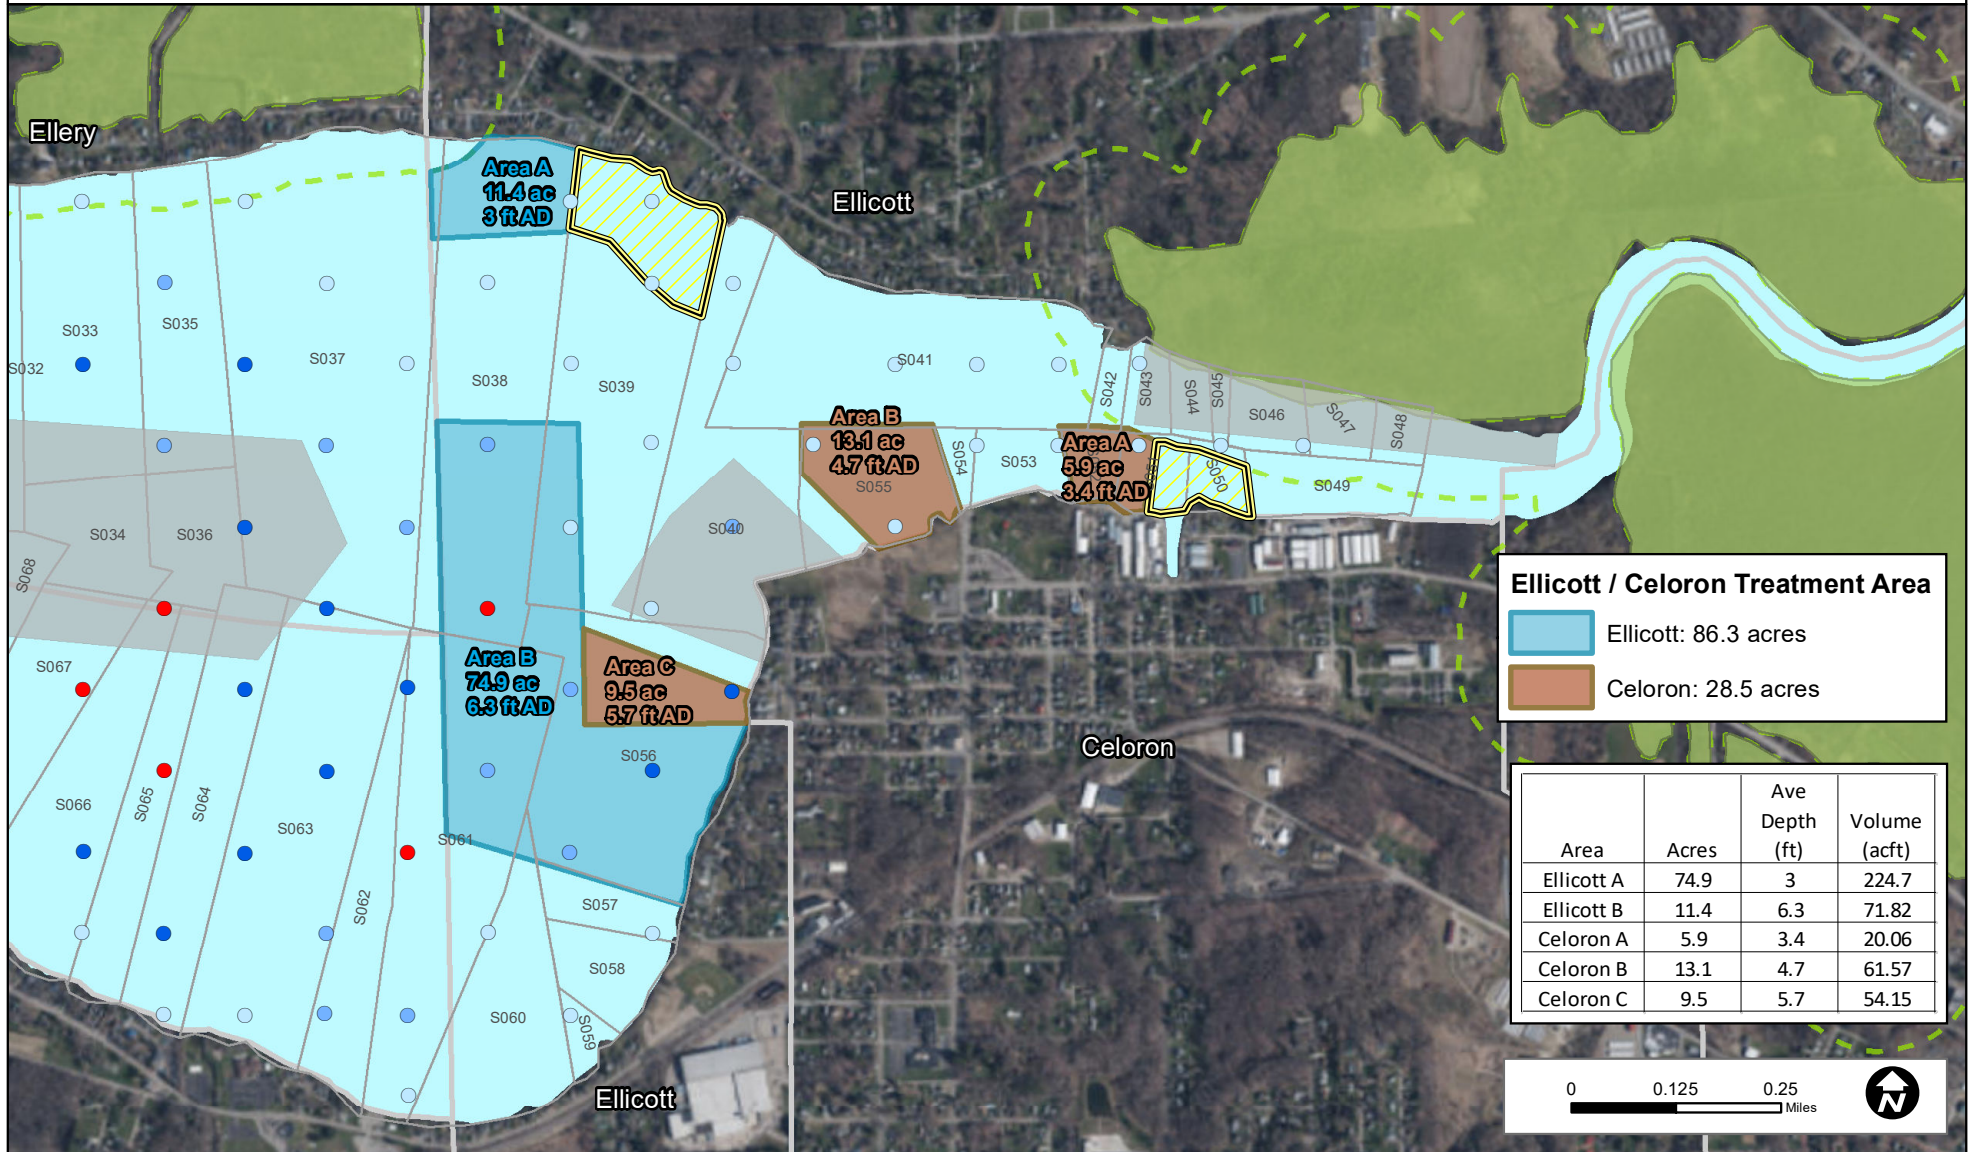

EXHIBIT D: 2022 PROCELLACOR / EWM TREATMENT AREAS ELLICOTT / CELORON

ELLICOTT / CELORON CHAUTAUQUA LAKE

- NYSDEC FWW
- FWW Checkzone
- Macrophyte Management Zone

- 2022 DEC Fish Habitat Confirmed Zones**
- Fish habitat
 - 2021 Treatment Areas: 18 acres

- 2021 EWM Density**
- Trace plants
 - Sparse plants
 - Medium plants
 - Dense plants