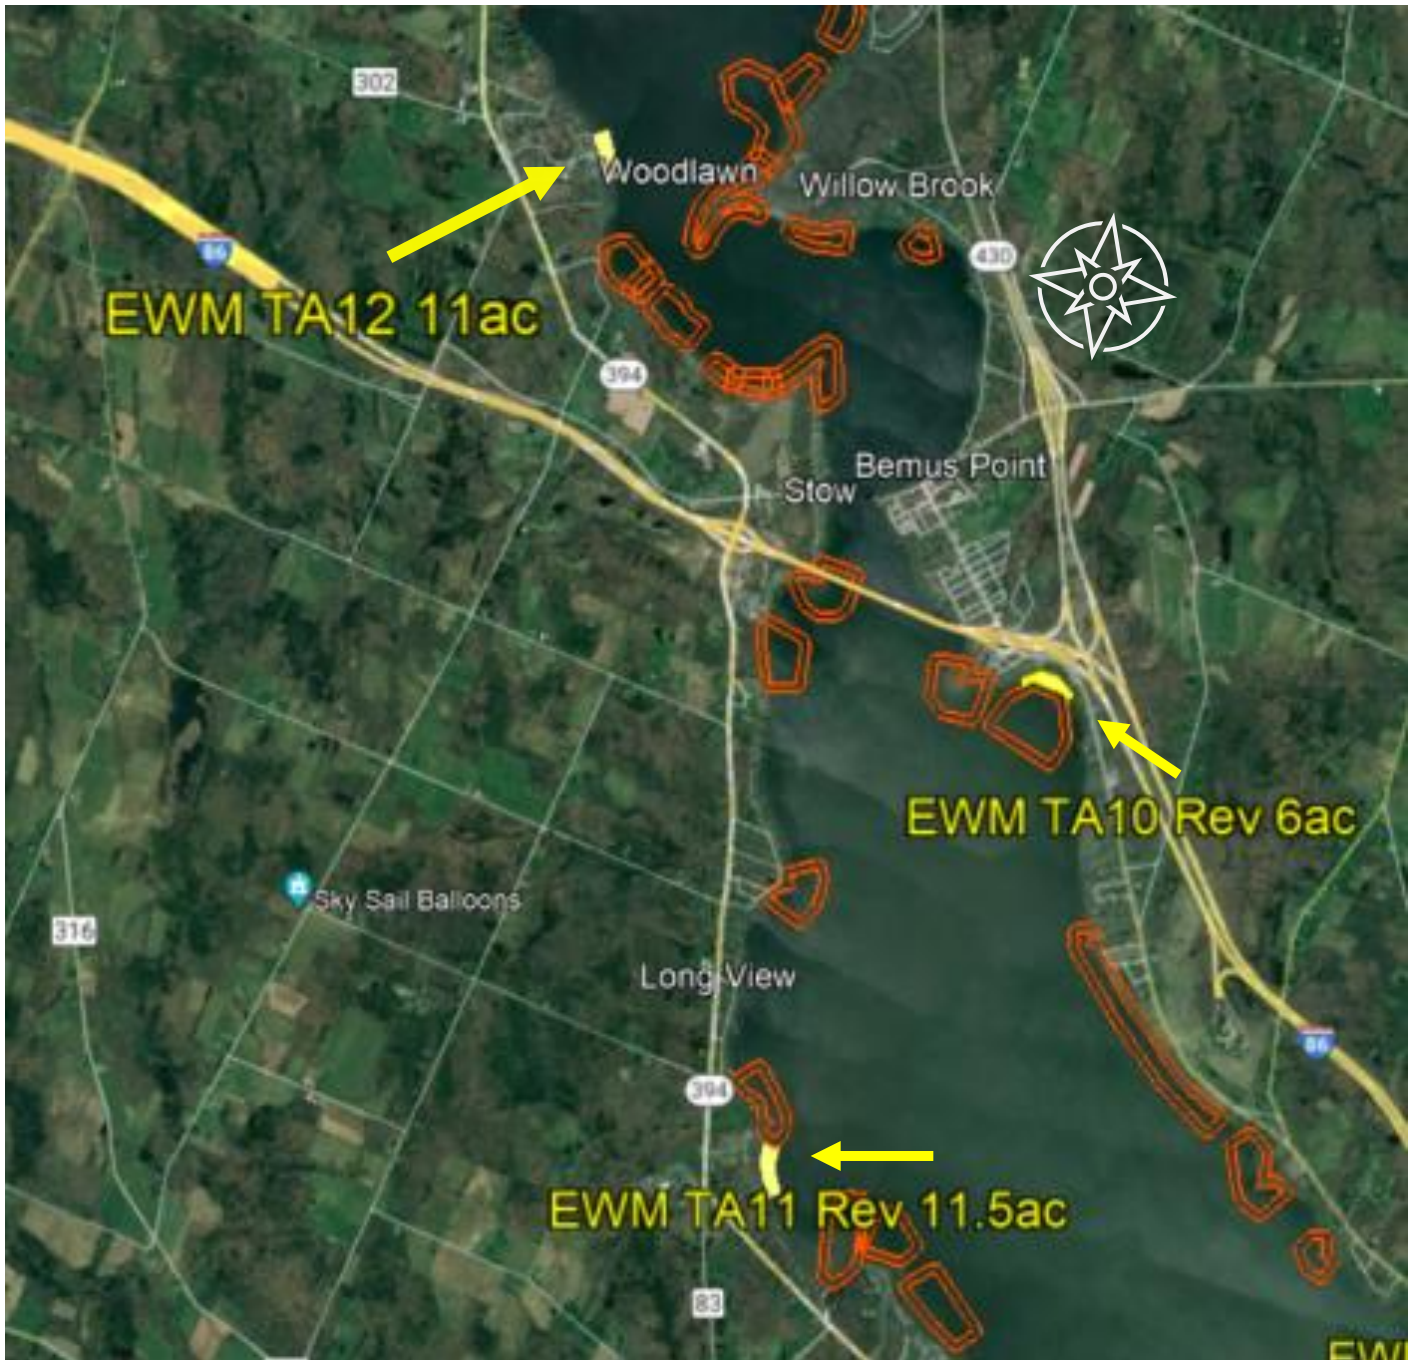

READY SCOUT, LLC
LAKE CONSULTING & SERVICES

Chautauqua Lake (North) - 2024 Milfoil Treatment Areas (yellow)

(DEC designated “critical fish habitat” shown in red)

908-310-8775

GPS@READY-SCOUT.COM